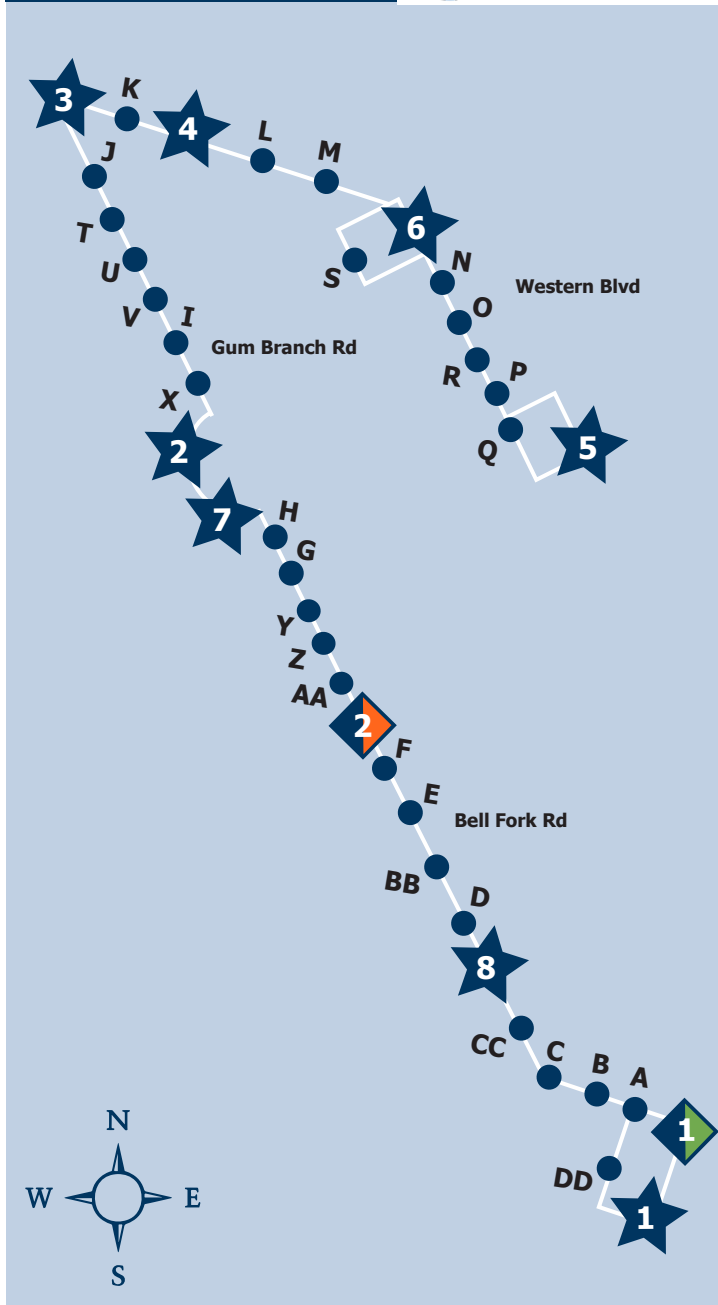

A service provided by the
City of Jacksonville

For more information go to

East Bound

P Gateway Dr. S. @ Marine Chevrolet
 Q Brabham Ave. @ Publix

:25
 6 **Brabham Ave. @
Wilmington Health**

R Brabham Ave. @ Novant Health
 S Western Blvd. @ Palisades Apts.
 T Gum Branch Rd. @ Food Lion
 U Gum Branch Rd. @ Williamsburg Pl. Apts.
 V Gum Branch Rd. @ Plantation Blvd.
 X Gum Branch Rd. @ Jacksonville High School

:35
 7 **Gum Branch Rd. @
Onsville Dr.**

Y Gum Branch Rd. @ Ducks
 Z Gum Branch Rd. @ Onsville Dr.
 AA Gum Branch Rd. @ Gum Branch Sq.

TRANSFER TO 103
 2 **:47**
Jacksonville Station

BB Bell Fork Rd. @ Hargett St.
 D Bell Fork Rd. @ Armstrong Dr.

:52
 8 **Bell Fork Rd. @
Bellfork
Elementary School**

CC Bell Fork Rd. @ Daily News
 DD Brynn Marr Rd. @ Montford Pt. Marine Assoc.

Route 104

- Indicates Timed Stops**
- Indicates Non-timed stops**
(stops that occur only if a pedestrian is waiting)
- Indicates Transfer Stops**
(stop locations and times on back of card)

:12
Dennis Rd. @ One Place 4

Kali Drive @ AMC Theaters **L** ●
Brabham Ave. @ First Bank **M** ●
Brabham Ave. @ Publix **N** ●
Marlin Dr. @ Publix **O** ●

:19
Jacksonville Commons Park & Ride Facility 5