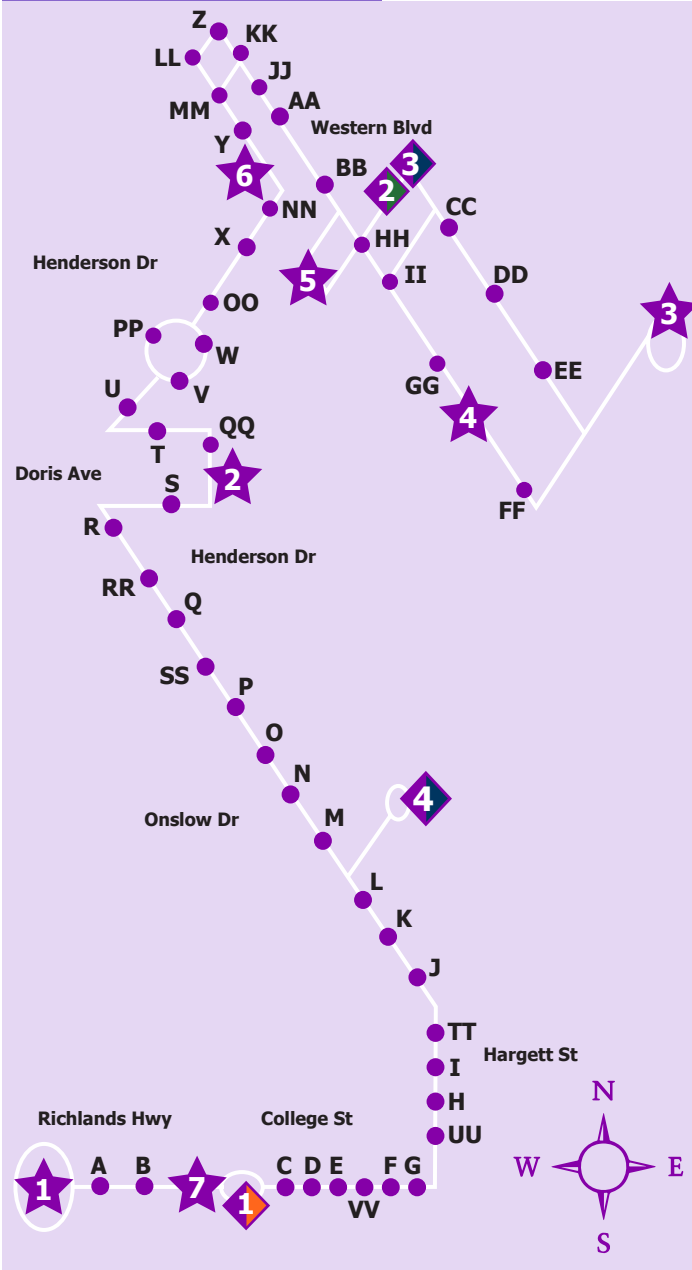

Route 101

- Indicates Timed Stops
- Indicates Non-timed stops
(stops that occur only if a pedestrian is waiting)
- Indicates Transfer Stops
(stop locations and times on back of card)

QR for Routes, Maps & Fares

Track Your Bus Live
Download the app at:

TransLoc transloc.com/app or
jacksonvilletransit.transloc.com

Route 101

East Bound

:10

**Yopp Rd. @
Burger King**

Hwy 258 @ Aldi
Hwy 258 @ Urgent Care
Old Bridge St. @ Mill Ave.
Railroad St. @ College St.
College St. @ Thompson ECC
College St. @ Health Dept.
E. Bayshore Blvd. @ New Bridge St.

TRANSFER TO 103

:25

**New Bridge St. @
Speedway**

Hargett St. @ Richards St.
Hargett St. @ Onslow Dr.
York St. @ New River Dr.
Onslow Dr. @ Bryan St.
Onslow Dr. @ Eastwood Dr.
Onslow Dr. @ Marine Blvd.
Onslow Dr. @ Dewitt St.
Henderson Dr. @ River St.
Henderson Dr. @ School St.
Henderson Dr. @ Elm St.
E. Doris Ave. @ Davis St.

:39

**Plaza Dr. @ Onslow
County Library**

Carmen Ave. @ Plaza Dr.
Carmen Ave. @ Henderson Dr.
Henderson Dr. @ New Market Square
Henderson Dr. @ Methodist Church
Henderson Dr. @ Dynamic Dentistry
Henderson Dr. @ Continuum Home Care
Kardam St. @ Samaria Dr.
Kalli Dr. @ AMC Theaters
Dennis Rd. @ One Place
Merchant Dr. @ Burlington Coat Factory