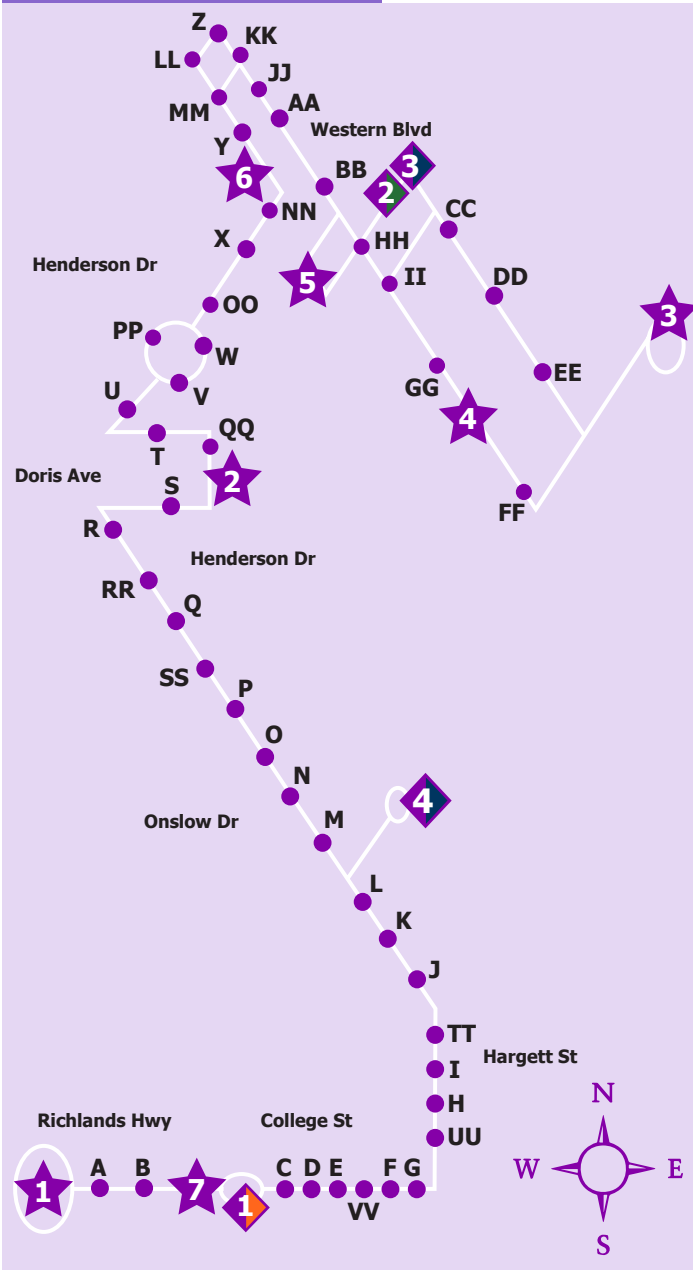

Route 101

- Indicates Timed Stops
- Indicates Non-timed stops
(stops that occur only if a pedestrian is waiting)
- Indicates Transfer Stops
(stop locations and times on back of card)

QR for Routes, Maps & Fares

TRANSFER TO 104

4 **Jacksonville
Station**

● L Onslow Dr. @ Eastwood Dr.
● K Onslow Dr. @ Bryan St.
● J York St. @ New River Dr.
● TT Hargett St. @ New River Dr.
● H Hargett St. @ Richards St.
● UU New Bridge St. @ Freedom Fountain
● G W. Bayshore Blvd. @ New Bridge St.
● VV College St. @ Warlick St.
● E College St. @ Thompson ECC
● D College St. @ Railroad St.

7 **College St. @
Anne St.**

:17

:19

:23

:27

:49

:59

Route 101

QR for Routes, Maps & Fares

Route 101

East Bound

:10

**Yopp Rd. @
Burger King**

Hwy 258 @ Aldi
Hwy 258 @ Urgent Care
Old Bridge St. @ Mill Ave.
Railroad St. @ College St.
College St. @ Thompson ECC
College St. @ Health Dept.
E. Bayshore Blvd. @ New Bridge St.