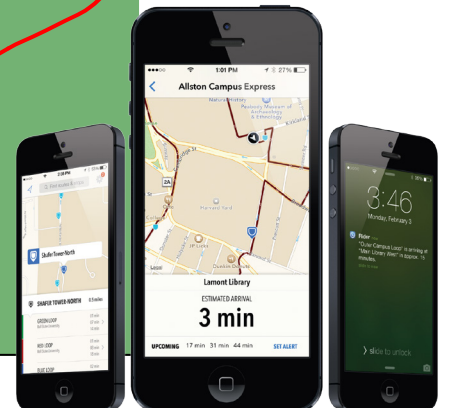

Gold Express

Loop Time Points

1	NRE4040 NRAS MCX	:55
2	NRC4018 NRAS Chow Hall	:00
3	CGE0560 Rally Point	:05
4	CJE0019 Johnson MCX	:23
5	WES0375 Jacksonville Mall	:37

Some portions of the Express routes require a valid Military ID

QR for Maps & Routes

Connect with Jacksonville Transit

Jacksonville Transit connects with Amtrak & Greyhound. Find out how at

JacksonvilleNC.gov/Transit

A service provided by the City of Jacksonville
JacksonvilleNC.gov/transit

Jacksonville Transit Express Scarlet & Gold

Route Map

JacksonvilleNC.gov/transit

Jacksonville
TRANSIT
938-RIDE(7433)

\$3

One Way
Express Service

Please use
exact change

Where's My Bus?

Get the free app: **TransLoc Rider** at
transloc.com/app or jacksonvilletransit.transloc.com