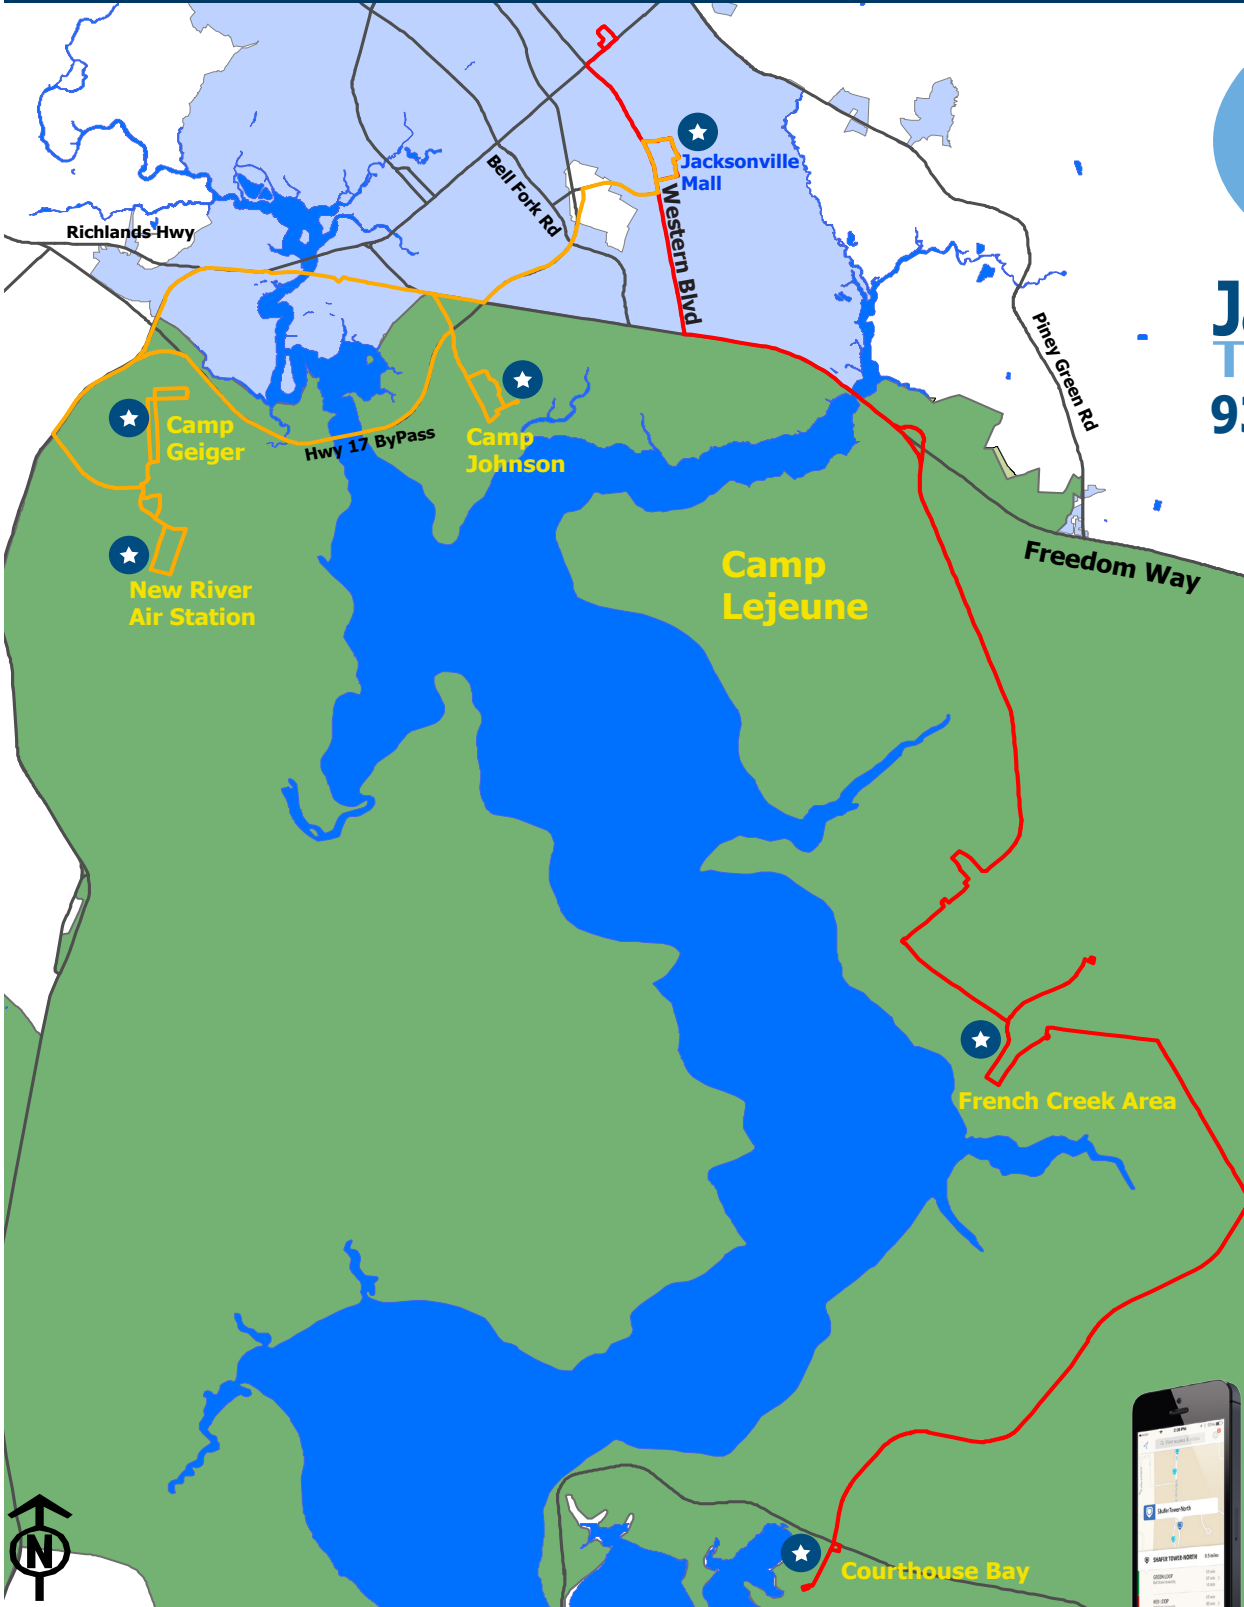

Express Operation Hours

Gold Service operates hourly. Time points indicate minutes after each hour that a bus will depart that location during normal operating hours:

Friday 4:55PM - 12:05AM
Saturday 9:55AM - 12:05AM
Sunday 9:55AM - 6:05PM

Gold Express

Loop Time Points

1	NRE4040 NRAS MCX	:55
2	NRC4018 NRAS Chow Hall	:00
3	CGE0560 Rally Point	:05
4	CJE0019 Johnson MCX	:23
5	WES0375 Jacksonville Mall	:37

Some portions of the Express routes require a valid Military ID

QR for Maps & Routes

Connect with Jacksonville Transit

Jacksonville Transit connects with Amtrak & Greyhound. Find out how at

JacksonvilleNC.gov/Transit

A service provided by the City of Jacksonville
JacksonvilleNC.gov/transit

Jacksonville Transit Express Scarlet & Gold

Route Map

JacksonvilleNC.gov/transit

Jacksonville
TRANSIT
938-RIDE(7433)

\$3

One Way
Express Service

Please use
exact change

Where's My Bus?